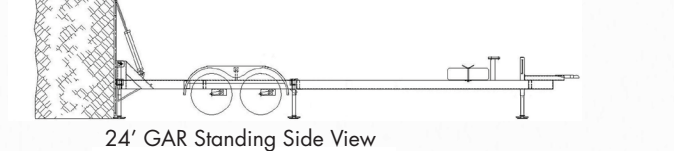

GRIP A ROCK MOBILE

SPECTRUM
SPORTS  INT'L

Mobile Grip A Rock 4-Climber

The Grip A Rock® was created for those who demand the best. Molded from natural rock, it looks, feels, and climbs like the real thing! Bolt-on handholds are also included to assist climbers. The GRIP A ROCK® is 24 feet (7.3M) tall, mounted on our commercial dual-axle trailer. Our exclusive Auto-Belay system and hydraulic lift ensure that the rock wall is easy to operate. This is the most realistic climbing wall on the market today!

SPECS:

- 4-climber
- 24' (7.3M) heights
- 384 ft² (35.7 M²) surface area for climbing
- Travel Dimensions: 28'10"L x 7'6"W x 9'5"H (874cm L x 228cm W x 286cm H)
- Operating Dimensions: 29'10"L x 9'7"W x 24'6"H (908cm L x 291cm W x 747cm H)
- 4800 lbs (2177kg) total weight
- 600 lbs (272kg) tongue weight
- 2 5/16" ball bumper pull hitch
- 7-Prong Electrical Plug
- 15" wheels
- Full size spare tire
- 2(Qty) 3500 lbs (1587kg) torsion axles
- Electrical trailer brakes on front axle