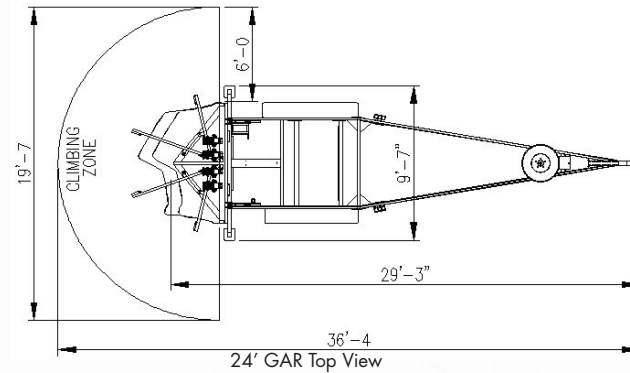

GRIP A ROCK MOBILE

SPECTRUM
SPORTS  INT'L

Mobile Grip A Rock 4-Climber

The Grip A Rock® was created for those who demand the best. Molded from natural rock, it looks, feels, and climbs like the real thing! Bolt-on handholds are also included to assist climbers. The GRIP A ROCK® is 24 feet (7.3M) tall, mounted on our commercial dual-axle trailer. Our exclusive Auto-Belay system and hydraulic lift ensure that the rock wall is easy to operate. This is the most realistic climbing wall on the market today!

SPECS:

- 4-climber
- 24' (7.3M) heights
- 384 ft² (35.7 M²) surface area for climbing
- Travel Dimensions: 28'10"L x 7'6"W x 9'5"H (874cm L x 228cm W x 286cm H)
- Operating Dimensions: 29'10"L x 9'7"W x 24'6"H (908cm L x 291cm W x 747cm H)
- 4800 lbs (2177kg) total weight
- 600 lbs (272kg) tongue weight
- 2 5/16" ball bumper pull hitch
- 7-Prong Electrical Plug
- 15" wheels
- Full size spare tire
- 2(Qty) 3500 lbs (1587kg) torsion axles
- Electrical trailer brakes on front axle