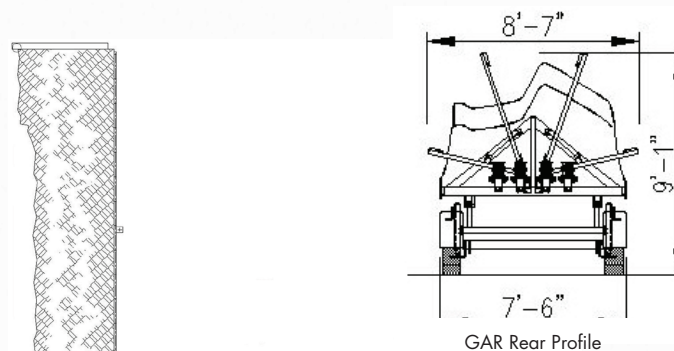

GRIP A ROCK MOBILE

SPECTRUM
SPORTS  INT'L

Mobile Grip A Rock 4-Climber

The Grip A Rock® was created for those who demand the best. Molded from natural rock, it looks, feels, and climbs like the real thing! Bolt-on handholds are also included to assist climbers. The GRIP A ROCK® is 24 feet (7.3M) tall, mounted on our commercial dual-axle trailer. Our exclusive Auto-Belay system and hydraulic lift ensure that the rock wall is easy to operate. This is the most realistic climbing wall on the market today!

SPECS:

- 4-climber
- 24' (7.3M) heights
- 384 ft² (35.7 M²) surface area for climbing
- Travel Dimensions: 28'10"L x 7'6"W x 9'5"H (874cm L x 228cm W x 286cm H)
- Operating Dimensions: 29'10"L x 9'7"W x 24'6"H (908cm L x 291cm W x 747cm H)
- 4800 lbs (2177kg) total weight
- 600 lbs (272kg) tongue weight
- 2 5/16" ball bumper pull hitch
- 7-Prong Electrical Plug
- 15" wheels
- Full size spare tire
- 2(Qty) 3500 lbs (1587kg) torsion axles
- Electrical trailer brakes on front axle