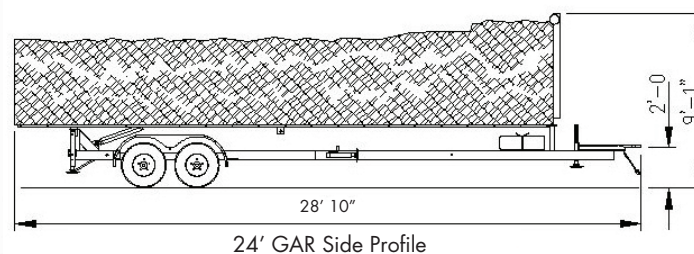

GRIP A ROCK MOBILE

SPECTRUM
SPORTS  INT'L

Mobile Grip A Rock 4-Climber

The Grip A Rock® was created for those who demand the best. Molded from natural rock, it looks, feels, and climbs like the real thing! Bolt-on handholds are also included to assist climbers. The GRIP A ROCK® is 24 feet (7.3M) tall, mounted on our commercial dual-axle trailer. Our exclusive Auto-Belay system and hydraulic lift ensure that the rock wall is easy to operate. This is the most realistic climbing wall on the market today!

SPECS:

- 4-climber
- 24' (7.3M) heights
- 384 ft² (35.7 M²) surface area for climbing
- Travel Dimensions: 28'10"L x 7'6"W x 9'5"H (874cm L x 228cm W x 286cm H)
- Operating Dimensions: 29'10"L x 9'7"W x 24'6"H (908cm L x 291cm W x 747cm H)
- 4800 lbs (2177kg) total weight
- 600 lbs (272kg) tongue weight
- 2 5/16" ball bumper pull hitch
- 7-Prong Electrical Plug
- 15" wheels
- Full size spare tire
- 2(Qty) 3500 lbs (1587kg) torsion axles
- Electrical trailer brakes on front axle