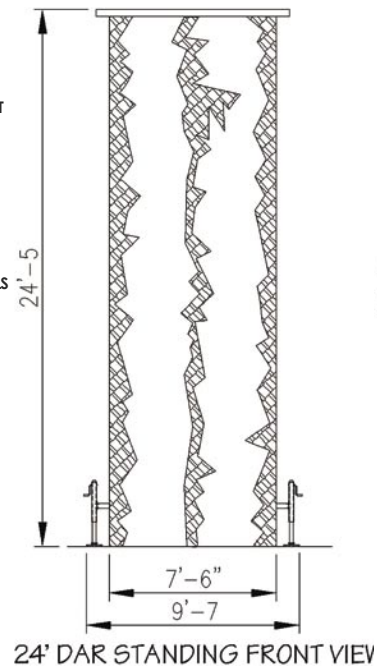

* SPECS FOR DROP 'N GO OPTION STAND ALONE KIT

- 6"4" DEEP BY 7"6" WIDE FOOTPRINT
- GREAT FOR MALL LOCATION
- NO DRILLING
- EASY SET-UP
- 25'6" MIN. CEILING HEIGHT REQUIRED FOR SET-UP!
- FITS ALL 24' & 32' CLIMBING WALLS
- NO POWER REQUIRED
- INDOOR APPLICATION ONLY