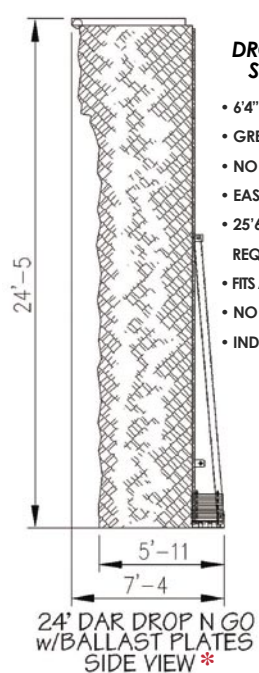

DROP A ROCK®

STATIONARY OR MOBILE AVAIL.

INTERACTIVE FAMILY RIDES • INTERACTIVE FAMILY RIDES • INTERACTIVE FAMILY RIDES • INTERACTIVE FAMILY RIDES • INTERACTIVE FAMILY RIDES

The Spectrum Sports™ Drop A Rock® was introduced in 1998 as the first 4-person mobile climbing wall on the market. Our Automatic Belay system, which is exclusive to and manufactured by Spectrum Sports™, is the only truly redundant belaying system in existence allowing for safe, fun, solo climbing. The Drop a Rock® is specifically designed to look and feel like actual rock without using an abrasive wall surface so that you can accommodate the full age range of climbers. We now offer the Drop A Rock® in 24 foot and 32 foot walls, available in both mobile or stationary options. The Drop A Rock® is great for birthday parties, carnivals or fairs, grand opening events, special promotions, team building events, nightclubs, etc. The Drop a Rock® has been the trendsetter for ALL climbing walls on the market today.

* SPECS FOR DROP 'N GO OPTION STAND ALONE KIT

- 6"4" DEEP BY 7"6" WIDE FOOTPRINT
- GREAT FOR MALL LOCATION
- NO DRILLING
- EASY SET-UP
- 25'6" MIN. CEILING HEIGHT REQUIRED FOR SET-UP!
- FITS ALL 24' & 32' CLIMBING WALLS
- NO POWER REQUIRED
- INDOOR APPLICATION ONLY

24' Drop A Rock® Specs

- 2 5/16" BALL REQUIRED
- 7 PRONG PLUG
- 15" WHEELS
- 2 3500 LBS TORSION AXLES
- ELECTRICAL TRAILER BRAKES
- 4800 LBS TOTAL WEIGHT
- DROP 'N GO OPTIONS AVAIL.
- FOLDING TRAILER AVAIL.
- CUSTOM PAINTS AVAIL.
- REMOTE SET-UP
- INCLUDES 4 SPECTRUM SPORTS® AUTO BELAYS
- 7 PRONG PLUG
- ELECTRIC BRAKES

32' Drop A Rock® Specs

- 2 5/16" BALL REQUIRED
- 7 PRONG PLUG
- 16" WHEELS
- 2 5000 LBS TORSION AXLES
- ELECTRICAL TRAILER BRAKES
- 6800 LBS TOTAL WEIGHT
- DROP 'N GO OPTIONS AVAIL.
- INCLUDES FOLDING TRAILER
- CUSTOM PAINTS AVAIL.
- REMOTE SET-UP
- INCLUDES 4 SPECTRUM SPORTS® AUTO BELAYS
- DUAL ELECTRIC BRAKES