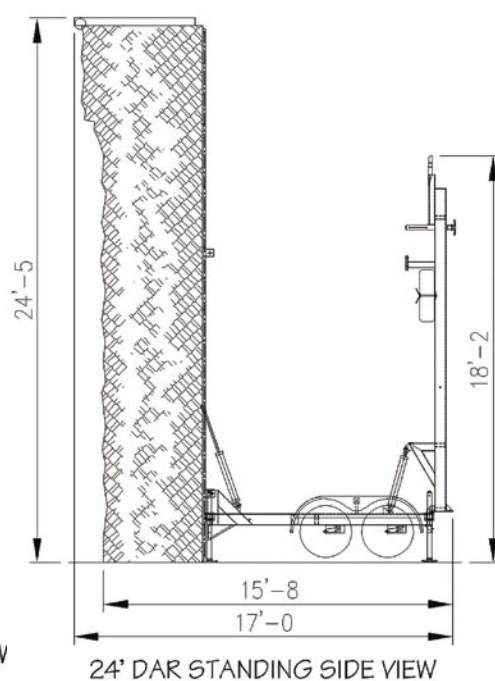

* SPECS FOR DROP 'N GO OPTION STAND ALONE KIT

- 6"4" DEEP BY 7"6" WIDE FOOTPRINT
- GREAT FOR MALL LOCATION
- NO DRILLING
- EASY SET-UP
- 25'6" MIN. CEILING HEIGHT REQUIRED FOR SET-UP!
- FITS ALL 24' & 32' CLIMBING WALLS
- NO POWER REQUIRED
- INDOOR APPLICATION ONLY

24' Drop A Rock® Specs

- 2 5/16" BALL REQUIRED
- 7 PRONG PLUG
- 15" WHEELS
- 2 3500 LBS TORSION AXLES
- ELECTRICAL TRAILER BRAKES
- 4800 LBS TOTAL WEIGHT
- DROP 'N GO OPTIONS AVAIL.
- FOLDING TRAILER AVAIL.
- CUSTOM PAINTS AVAIL.
- REMOTE SET-UP
- INCLUDES 4 SPECTRUM SPORTS® AUTO BELAYS
- 7 PRONG PLUG
- ELECTRIC BRAKES

32' Drop A Rock® Specs

- 2 5/16" BALL REQUIRED
- 7 PRONG PLUG
- 16" WHEELS
- 2 5000 LBS TORSION AXLES
- ELECTRICAL TRAILER BRAKES
- 6800 LBS TOTAL WEIGHT
- DROP 'N GO OPTIONS AVAIL.
- INCLUDES FOLDING TRAILER
- CUSTOM PAINTS AVAIL.
- REMOTE SET-UP
- INCLUDES 4 SPECTRUM SPORTS® AUTO BELAYS
- DUAL ELECTRIC BRAKES