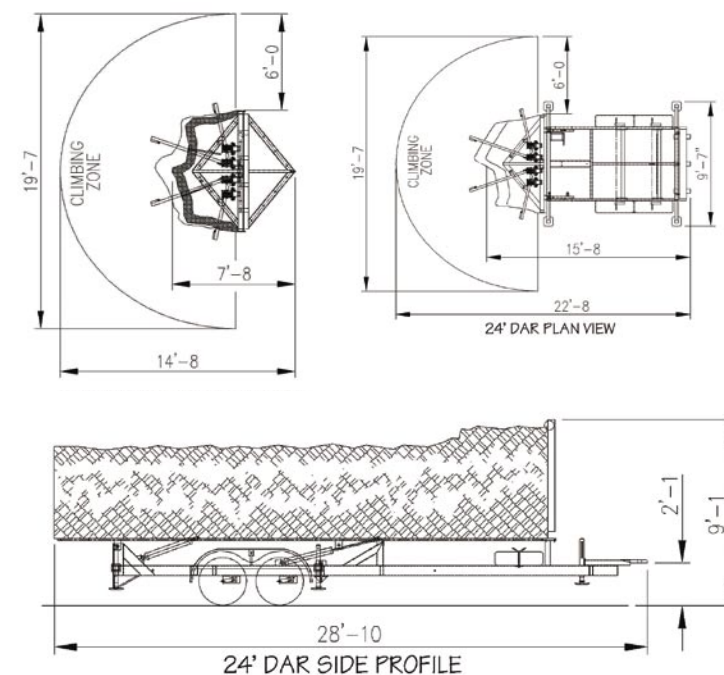

* SPECS FOR DROP 'N GO OPTION STAND ALONE KIT

- 6"4" DEEP BY 7"6" WIDE FOOTPRINT
- GREAT FOR MALL LOCATION
- NO DRILLING
- EASY SET-UP
- 25'6" MIN. CEILING HEIGHT REQUIRED FOR SET-UP!
- FITS ALL 24' & 32' CLIMBING WALLS
- NO POWER REQUIRED
- INDOOR APPLICATION ONLY

24' Drop A Rock® Specs

- 2 5/16" BALL REQUIRED
- 7 PRONG PLUG
- 15" WHEELS
- 2 3500 LBS TORSION AXLES
- ELECTRICAL TRAILER BRAKES
- 4800 LBS TOTAL WEIGHT
- DROP 'N GO OPTIONS AVAIL.
- FOLDING TRAILER AVAIL.
- CUSTOM PAINTS AVAIL.
- REMOTE SET-UP
- INCLUDES 4 SPECTRUM SPORTS® AUTO BELAYS
- 7 PRONG PLUG
- ELECTRIC BRAKES

32' Drop A Rock® Specs

- 2 5/16" BALL REQUIRED
- 7 PRONG PLUG
- 16" WHEELS
- 2 5000 LBS TORSION AXLES
- ELECTRICAL TRAILER BRAKES
- 6800 LBS TOTAL WEIGHT
- DROP 'N GO OPTIONS AVAIL.
- INCLUDES FOLDING TRAILER
- CUSTOM PAINTS AVAIL.
- REMOTE SET-UP
- INCLUDES 4 SPECTRUM SPORTS® AUTO BELAYS
- DUAL ELECTRIC BRAKES