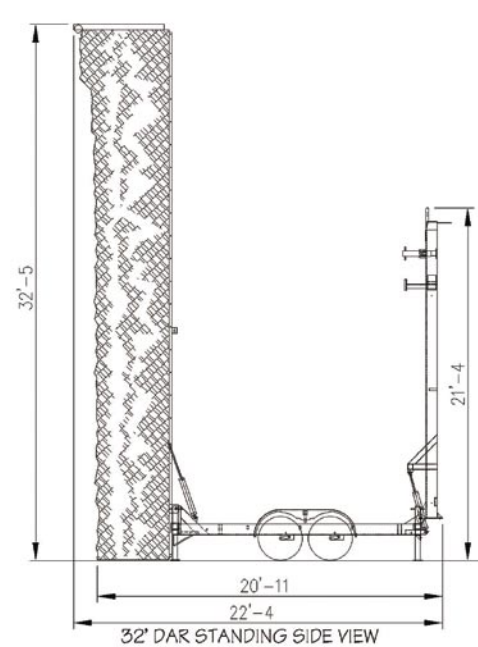

* SPECS FOR DROP 'N GO OPTION STAND ALONE KIT

- 6"4" DEEP BY 7"6" WIDE FOOTPRINT
- GREAT FOR MALL LOCATION
- NO DRILLING
- EASY SET-UP
- 25'6" MIN. CEILING HEIGHT REQUIRED FOR SET-UP!
- FITS ALL 24' & 32' CLIMBING WALLS
- NO POWER REQUIRED
- INDOOR APPLICATION ONLY